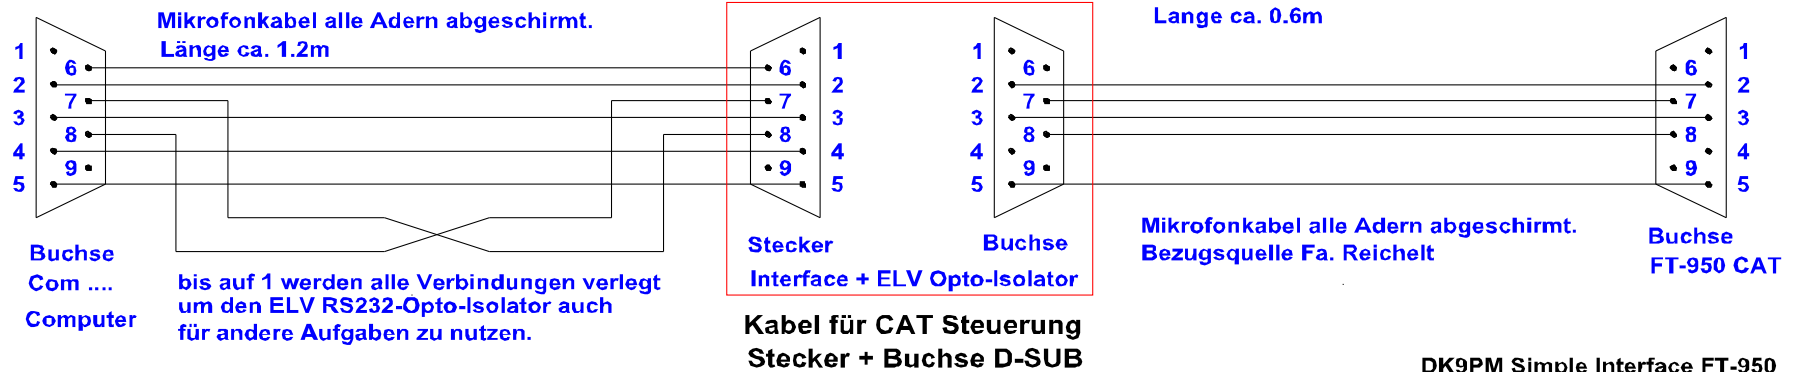

Soundcard Computer

DK9PM Simple Interface FT-950
Stand: 19.4.2008