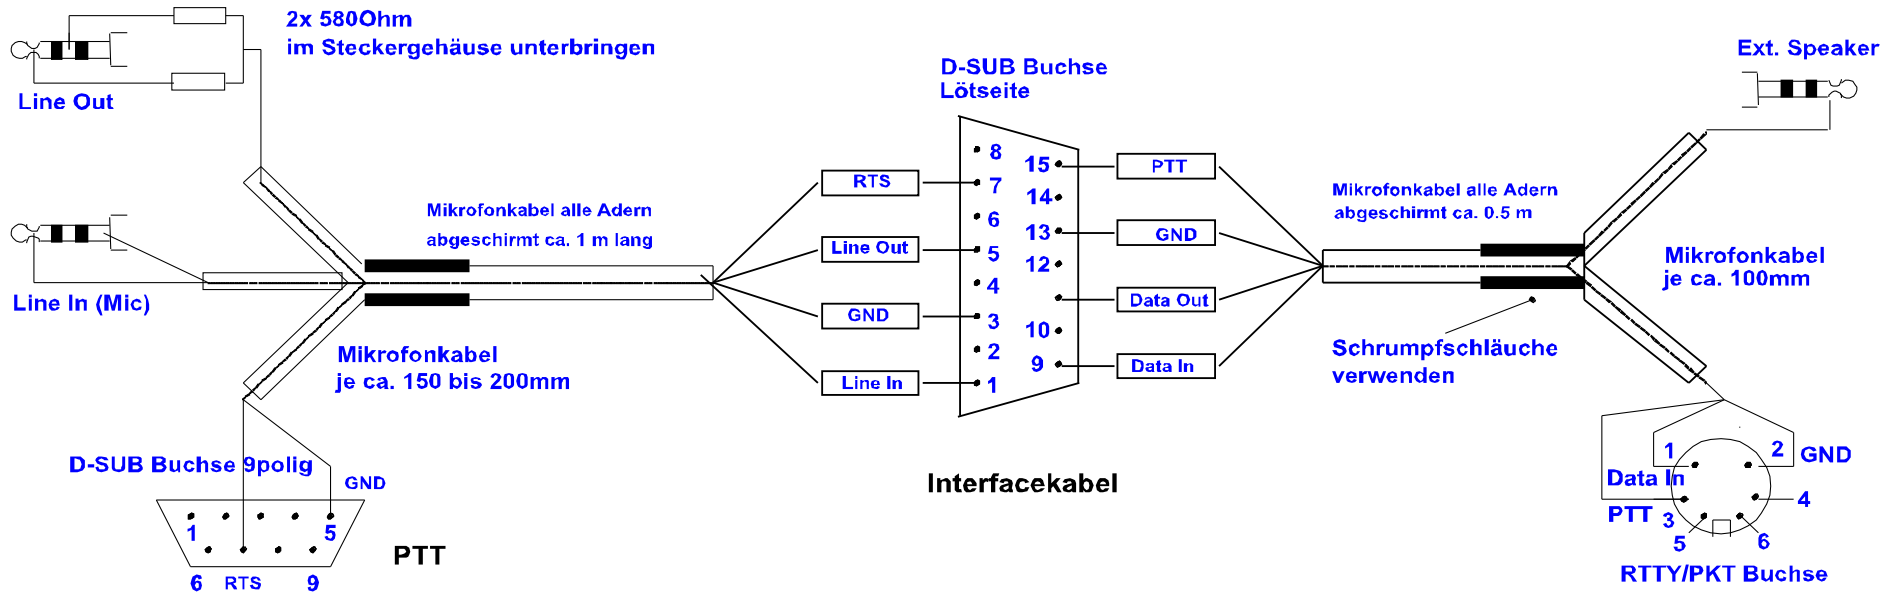

Soundcard Computer

DK9PM Simple Interface FT-950
Stand: 19.4.2008